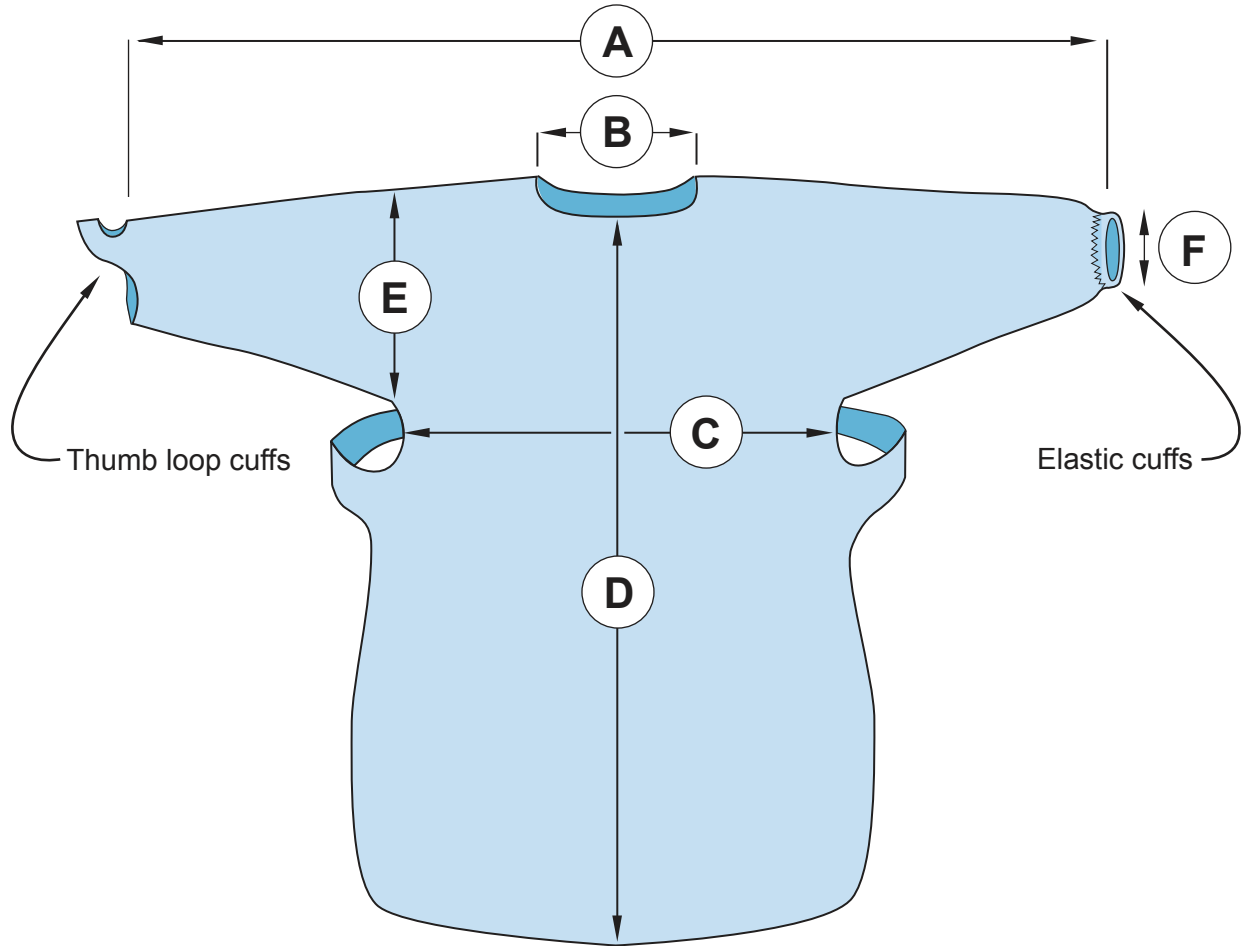

Gown Specifications & Information

Gown Size	A	B	C	D	E	F
Regular	66	9.5 x 3	27	45	13.5	5.5
Regular Extra Long	66	9.5 x 3	27	55	13.5	5.5
Large	72	9.5 x 3	28	49	14.5	5.5
Large Extra Long	72	9.5 x 3	28	55	14.5	5.5
X-Large	78	9.5 x 3	30	50	15.5	5.5
X-Large Extra Long	78	9.5 x 3	30	55	15.5	5.5
XX-Large		9.5 x 3				5.5

Available in a wide variety of sizes and lengths.

Available in blue, yellow, green or red.

2 comfortable weights and the option of extra long, all guaranteed to ensure a perfect fit.

Economical alternative for full frontal body protection.